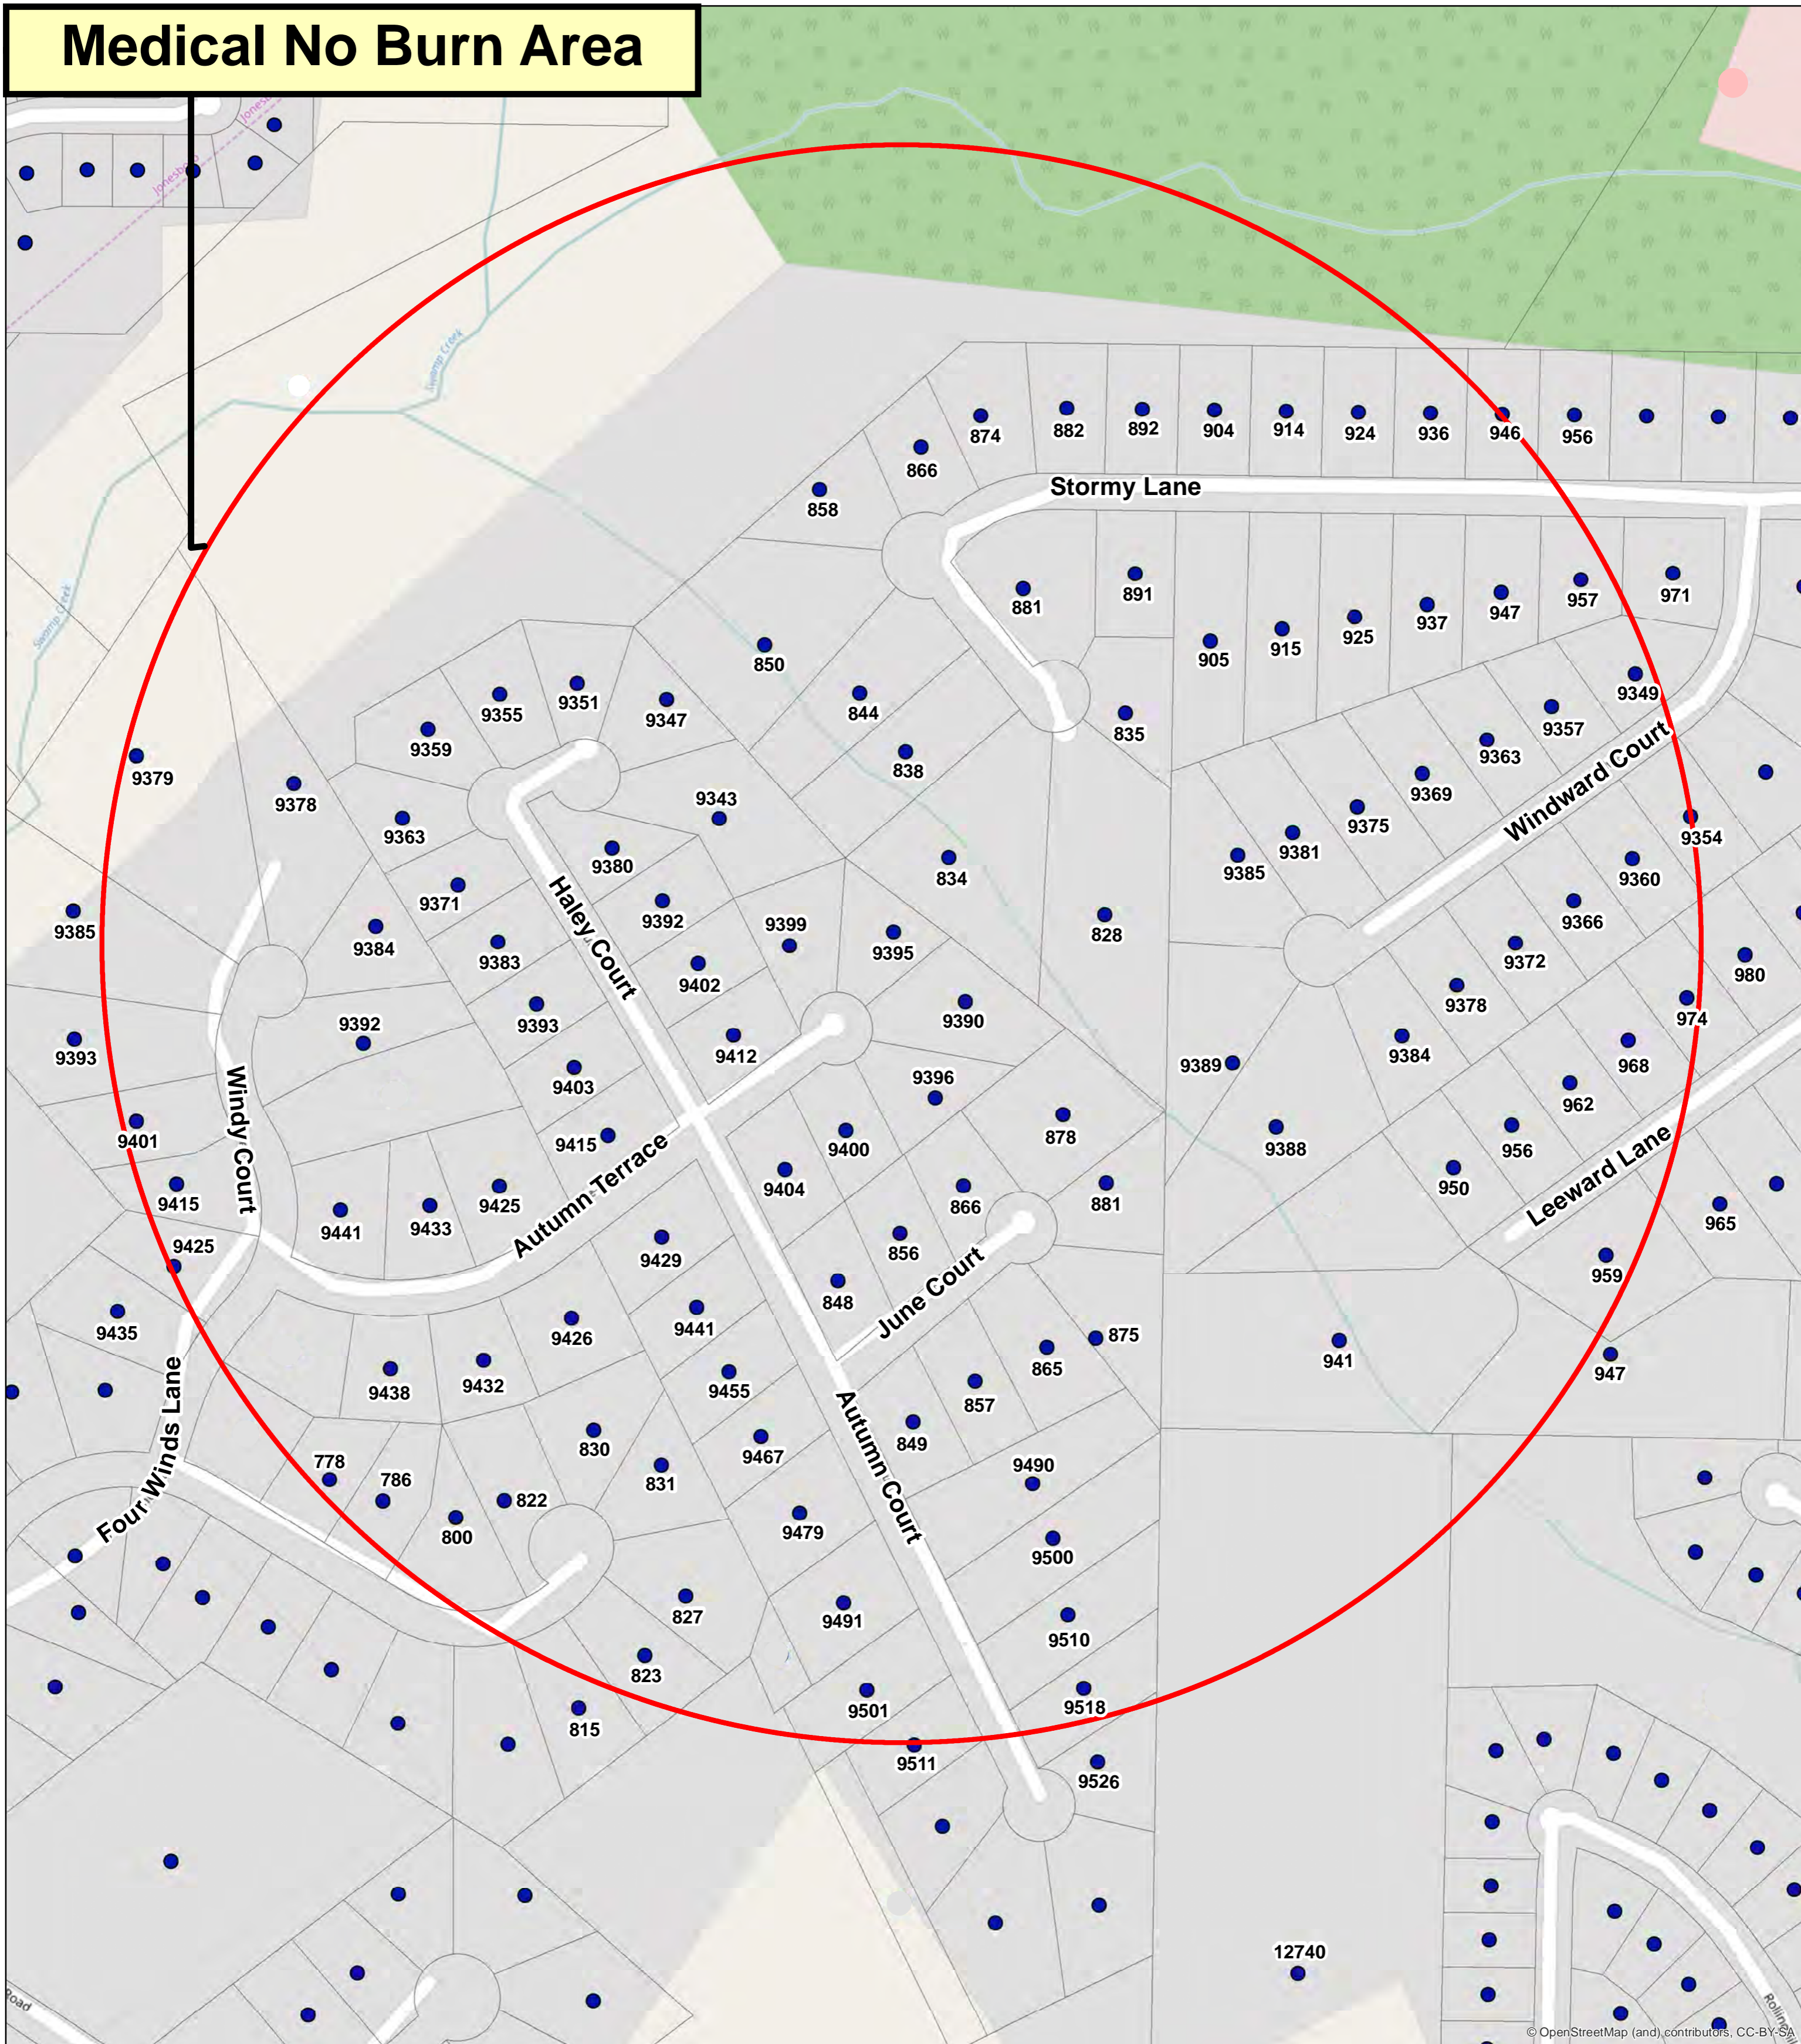

Medical No Burn Area

Medical Burn Ban Area
Autumn Terrace - Jonesboro, GA
Clayton County Fire and Emergency Services
Fire Marshal's Office